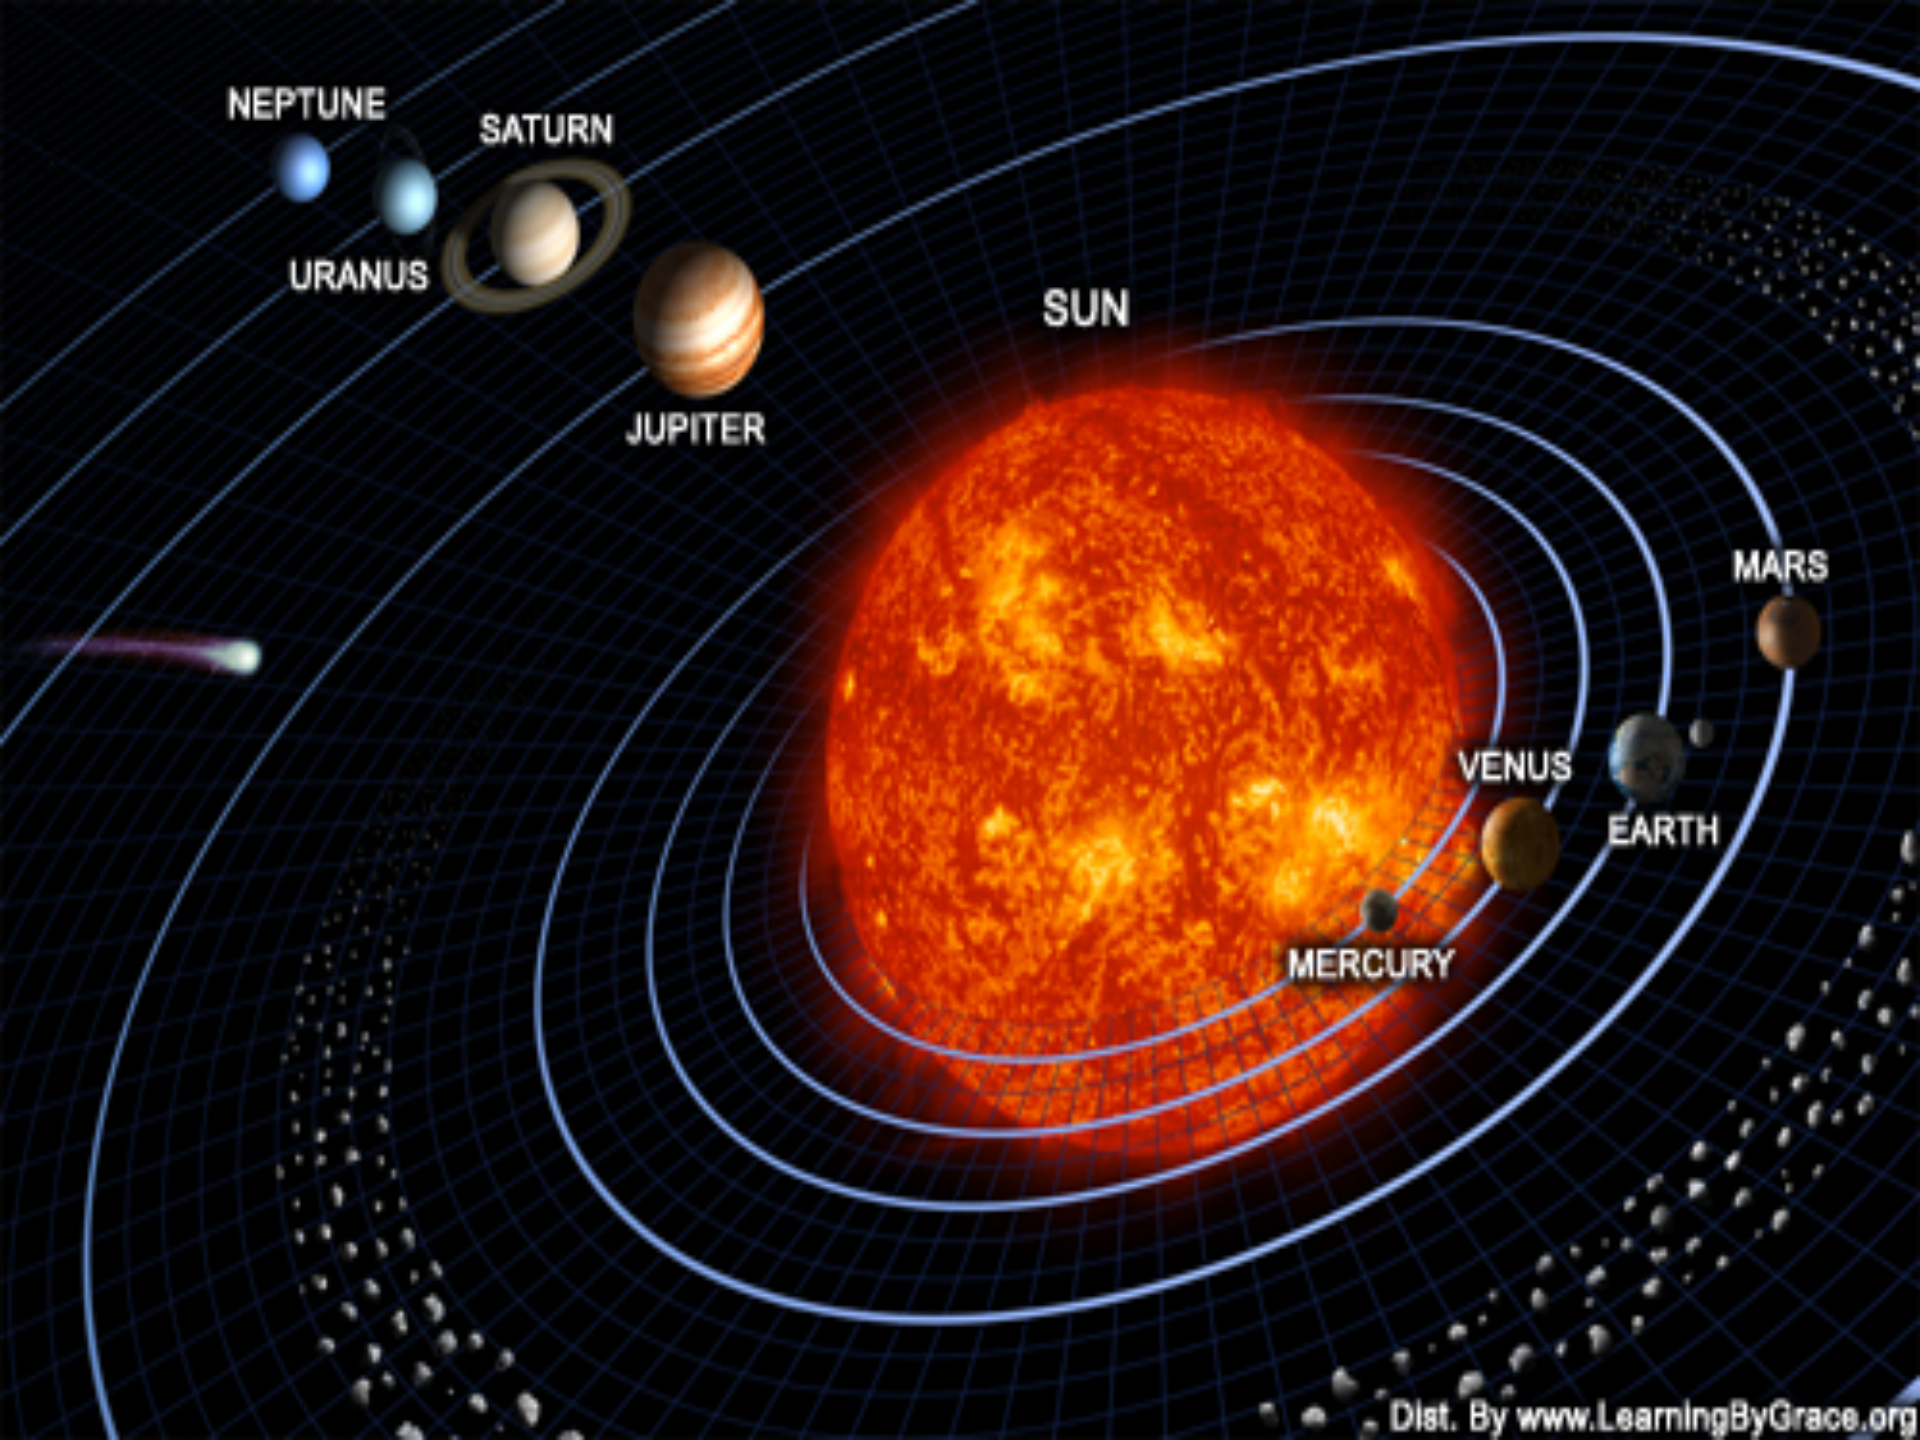

(05) Leo

(09) Sagittarius

earth

- Material plane
- Base of creation
- Stable
- Support
- Objective
- Money and matter
- Worldly power

(02) Taurus

(06) Virgo

(10) Capricorn

air

- Mental plane
- Formless
- Power
- Keeps creation alive

(03) Gemini

(07) Libra

(11) Aquarius

water

- Emotional plane
- Womb of creation
- Unstable form

(04) Cancer
(12) Pisces

(08) Scorpio

9 Planets

- Sun sunday
 - Moon monday
 - Mars tuesday
 - Mercury wednesday
 - Jupiter thursday
 - Venus friday
 - Saturn saturday
 - Rahu
 - Ketu
- 

NEPTUNE

SATURN

URANUS

SUN

JUPITER

MARS

VENUS

EARTH

MERCURY

Distance from earth

Earth

- Moon
 - Venus
 - Mercury
 - Sun
 - Mars
 - Jupiter
 - Saturn
- 

Speed of motion

Planet	one sign	zodiac (12 signs)
Moon	2days 6 hours	28 days
Venus	30 days	12 Months
Mercury	30 days	12 Months
Sun	30 days	12 Months
Mars	45 days	18 Months
Jupiter	13 months	13 Years
Saturn	2yr. 6 months	30 years
Rahu	1 yr. 6 months	18 years
Ketu	1 yr. 6 months	18 years